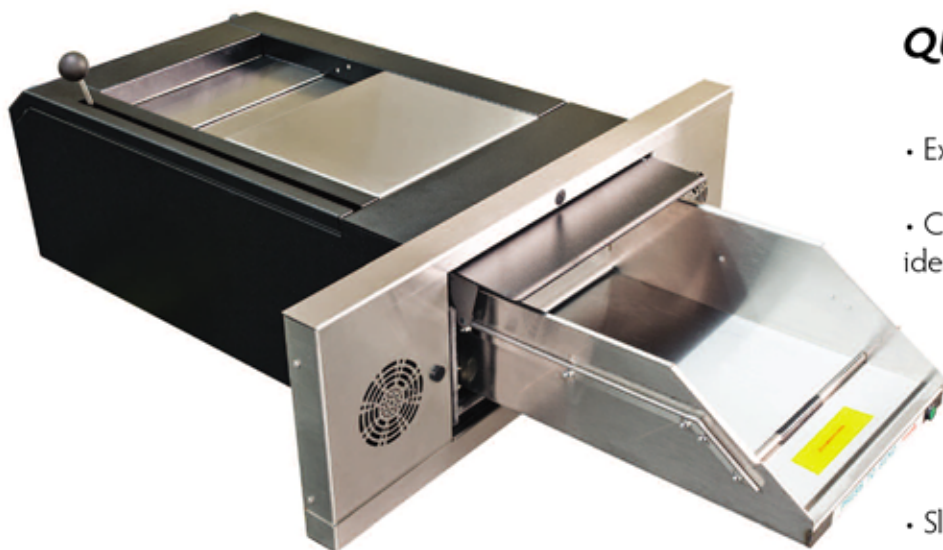

TD 750

TRANSACTION DRAWER

DRIVE UP SOLUTIONS

TD 750 TRANSACTION DRAWER

QUIET... FAST... RELIABLE

- Extends up to 18" for wide curb application
- Compact 10.75" high x 16" wide footprint ideal for new or replacement applications
- Approximately 750 cubic inches of cargo area provides ample room for commercial deposit bags or 2 full boxes of rolled coin
- Slanted control panel for ease of operator use
- The belt driven linear mechanism, industrial rail and bearing assembly and a high performance DC Motor provide an extremely fast, reliable and quiet operation
- Converts easily to manual operation in case of loss of power
- Optional built in heater provides for comfortable operator use in cold climates
- Bar style wind weight to hold contents firmly
- Multiple size stainless fascia's for varied replacement applications
- Customer "SEND" button for maximum transaction efficiency